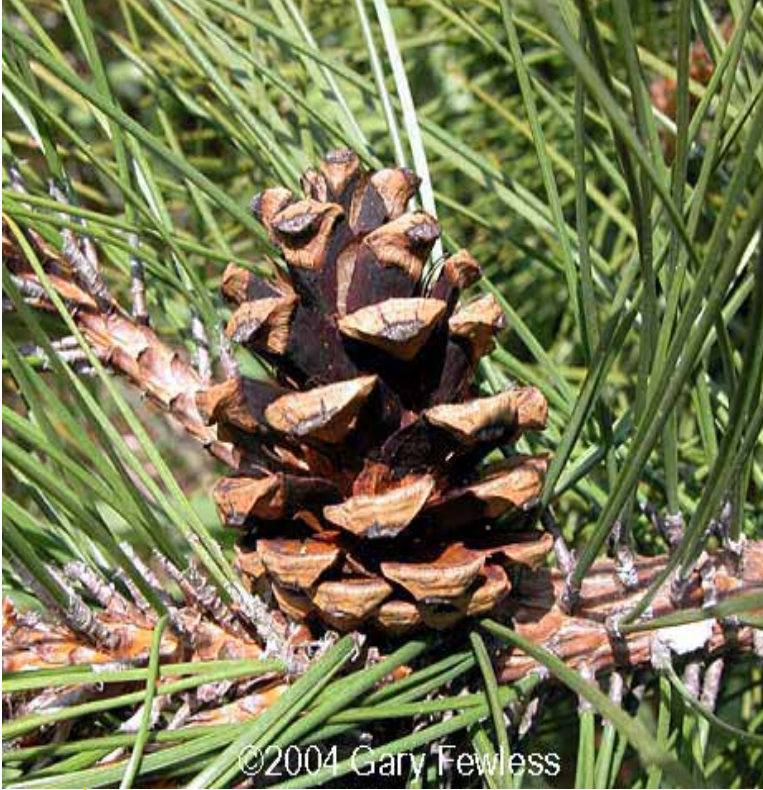

# Norway or Red Pine

*Pinus resinosa*

- **Plant Characteristics:** Heavily branched crown in youth and in old age the crown is somewhat symmetrically oval with the characteristic tufted foliage. Crown is sparse and oval.
- **Size:** Height: 50-80'  
Width: variable
- **Foliage:** Medium to dark color green. Brittle, sharp pointed needles in two's, persisting for 4 years. Needles are 5-6" long and snap when bent.
- **Flower:** Monecious, no ornamental value
- **Fruit:** Light brown cone that is 2" long and 1-2 inches wide.
- **Soil:** Prefers dry, loose, sandy soil with low pH
- **Tolerances:** Extremely cold tolerant  
Tolerates alkaline soil.
- **USDA Hardiness Zone:** Zone 2-5
- **Light Range:** Full sun. 
- **pH Range:** 6.8 or less.
- **Other:** -extremely resistant to insects and disease
  - medium rate of growth, about 6"/year
  - susceptible to salt damage
  - Attracts songbirds upland game birdsMammals
  - used for groves and windbreaks