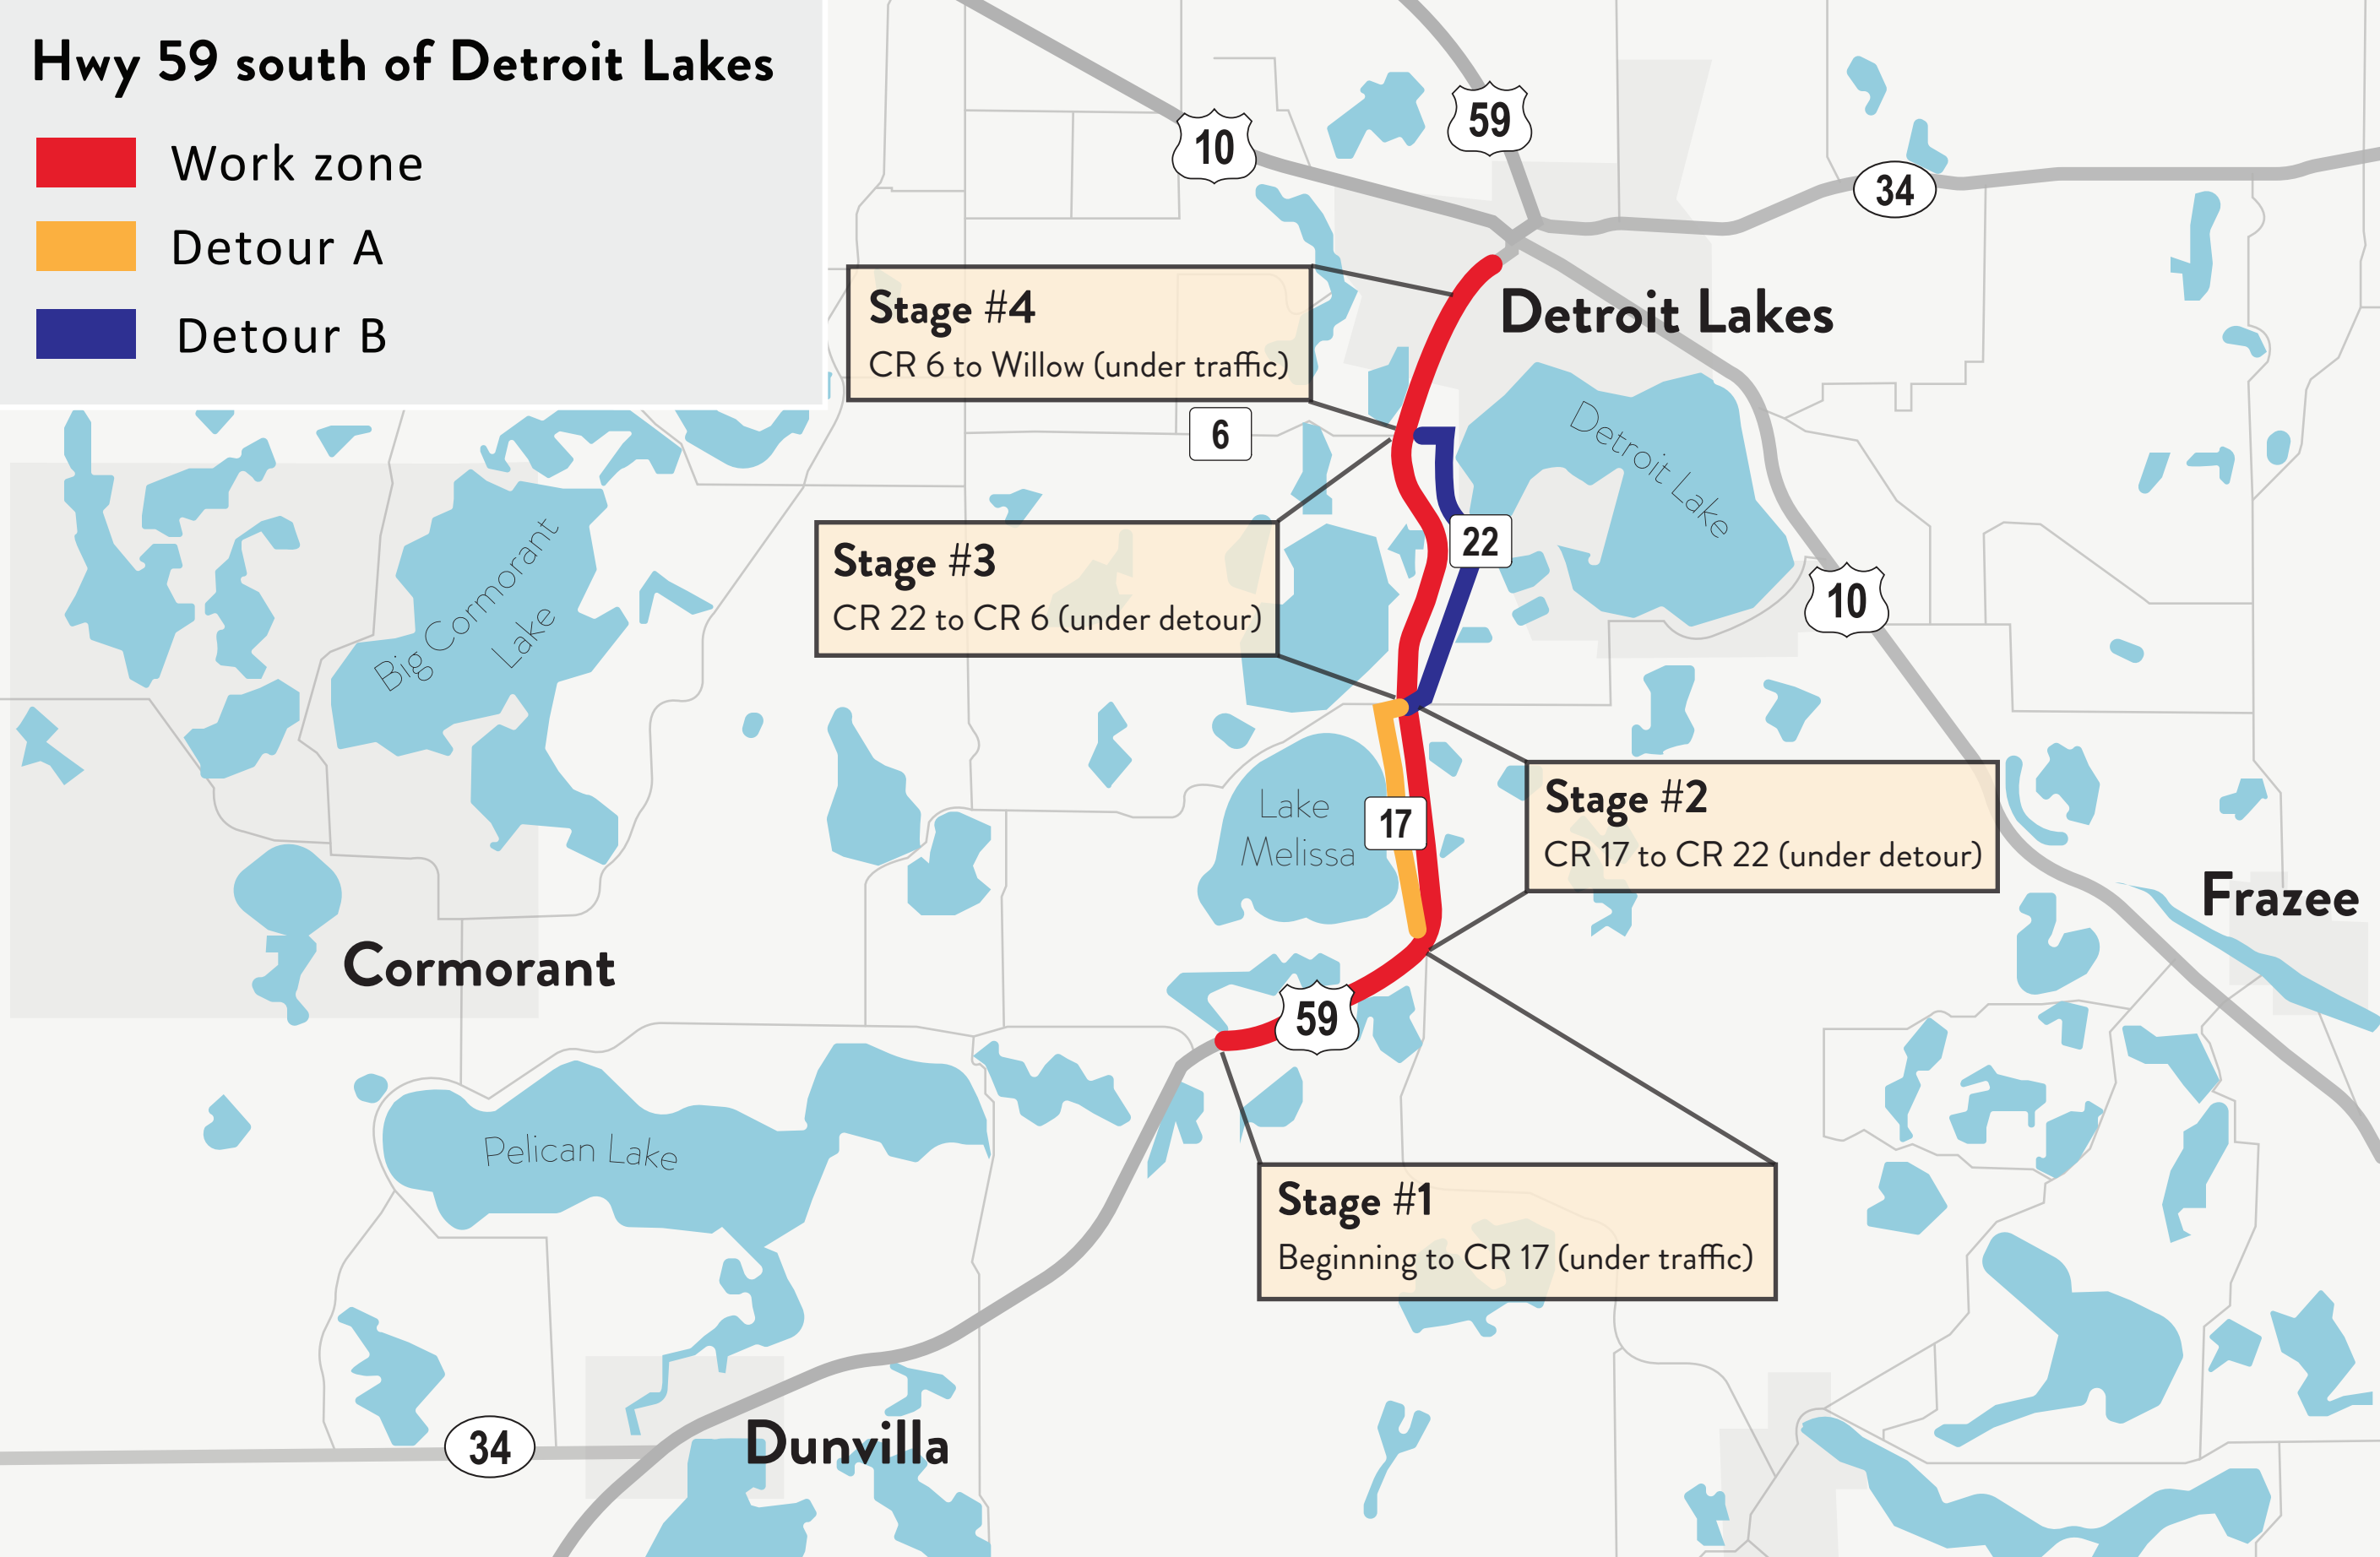

Hwy 59 south of Detroit Lakes

- Work zone
- Detour A
- Detour B

Stage #4
CR 6 to Willow (under traffic)

Stage #3
CR 22 to CR 6 (under detour)

Stage #2
CR 17 to CR 22 (under detour)

Stage #1
Beginning to CR 17 (under traffic)

Detroit Lakes

Cormorant

Dunvilla

Frazee

10

59

34

6

22

10

17

59

34

Big Cormorant Lake

Detroit Lake

Lake Melissa

Pelican Lake