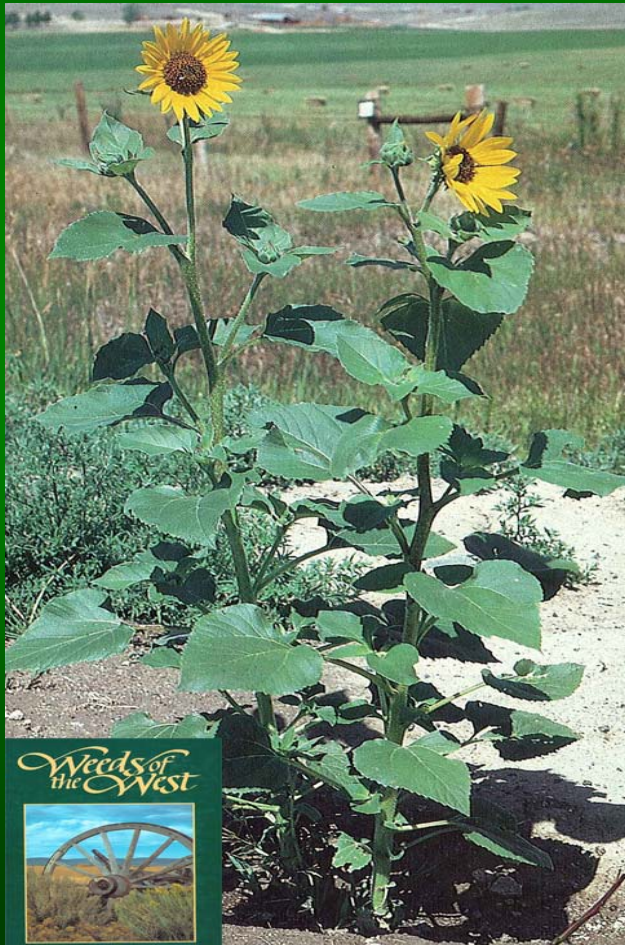

Becker County Prohibited Noxious Weeds

Wild Sunflower – *Helianthus annuus*

Annual – 1 to 12 Feet tall

Large yellow ray-like flowers with a brown center disk (2 – 6 inches dia.)

Large heart-shaped leaves with somewhat toothed edges on the lower portion of the plant and becoming more lance-like above

Stems are course and sturdy, becoming branched near the top of the plant

Reproduces by seed