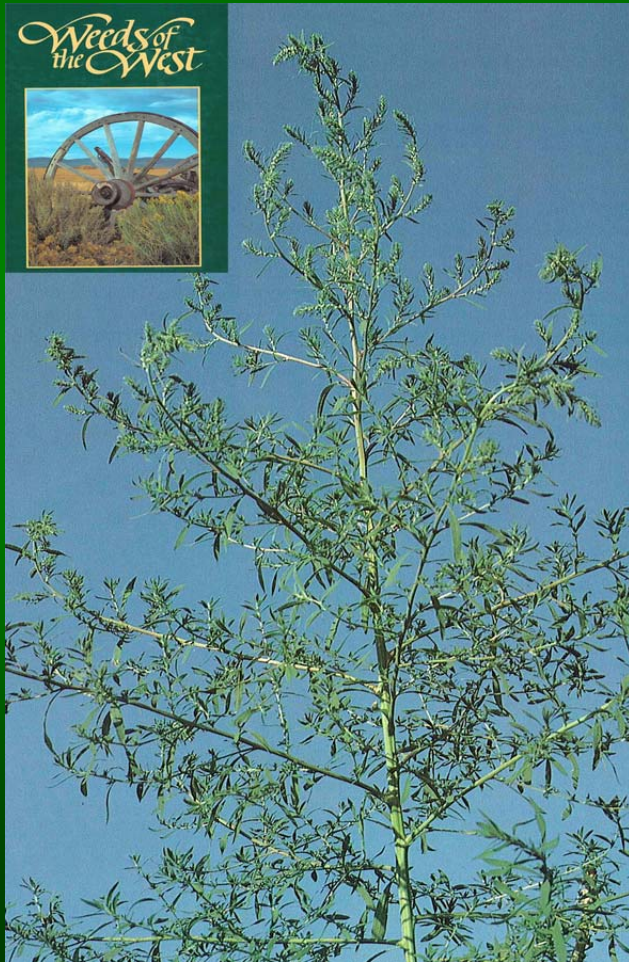

Becker County Prohibited Noxious Weeds

Kochia – *Kochia scoparia*

Annual – 1 to 6 feet tall

Stems are erect and highly branched; sometimes with a red tinge

Leaves are lance-shaped, smooth on top, somewhat hairy below, and edges are fringed with hair

Flowers are inconspicuous, green, and produced in spikes near the tops of the stem

Reproduces by seed