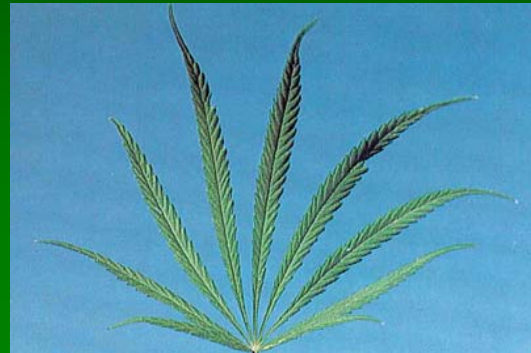

State Prohibited Noxious Weeds

Hemp / Marijuana – *Cannabis sativa*

Annual – 3 to 10 feet tall

Compound leaves with 5 – 11 lance-shaped
Leaflets that are pointed and heavily toothed

Plants are either male or female

Male plants turn yellow and die in mid-late
summer after shedding pollen

Female plants survive into the fall and produce
seeds in clusters at the tops of stems

Reproduces by seed