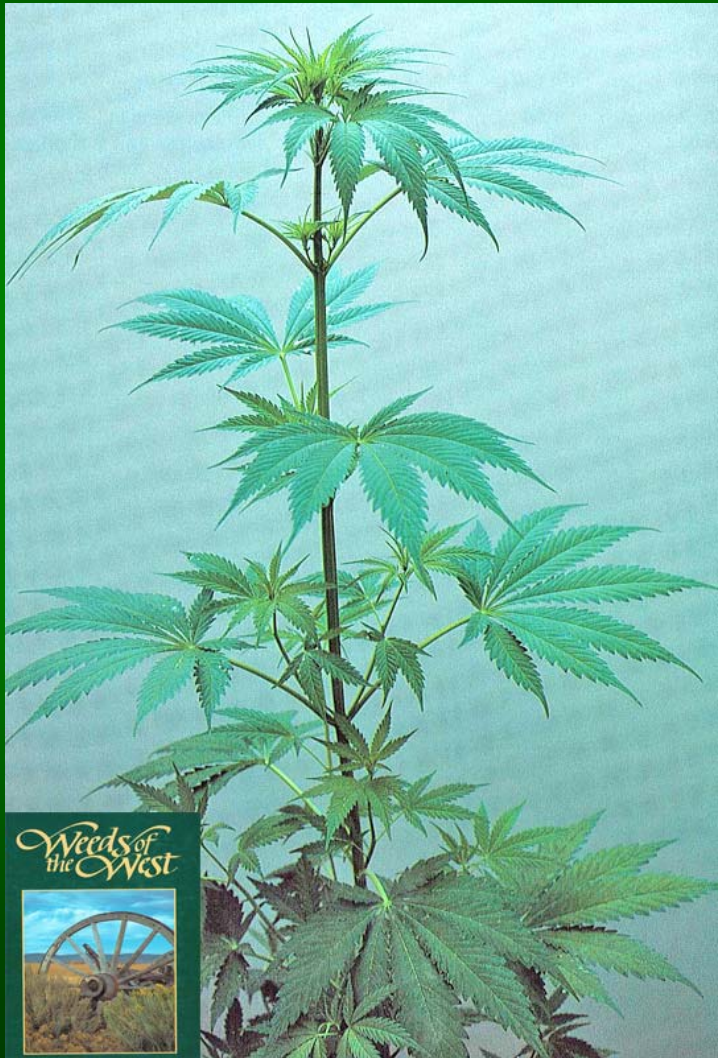

State Prohibited Noxious Weeds

Hemp / Marijuana – *Cannabis sativa*

Annual – 3 to 10 feet tall

Compound leaves with 5 – 11 lance-shaped
Leaflets that are pointed and heavily toothed

Plants are either male or female

Male plants turn yellow and die in mid-late
summer after shedding pollen

Female plants survive into the fall and produce
seeds in clusters at the tops of stems

Reproduces by seed