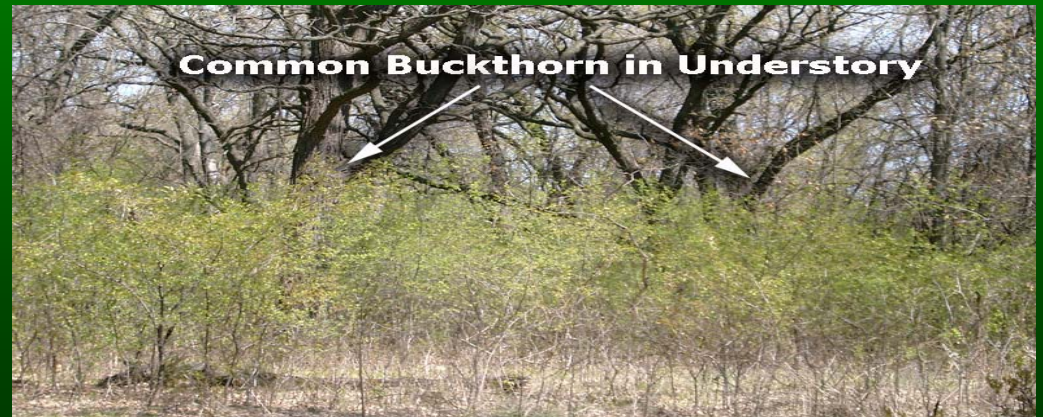

State Restricted Noxious Weeds

European or Common Buckthorn

Rhamnus cathartica

Perennial shrub/tree – up to 25 feet tall

Leaves dark glossy green, smooth, oval, and finely toothed (stay green late into fall)

Leaf veins curve toward tip of leaf

Produces many small dark blue/black berries

Twigs grey with pale lenticels, spine tipped

Reproduces by seed, cut stumps will resprout

Common Buckthorn in Understory