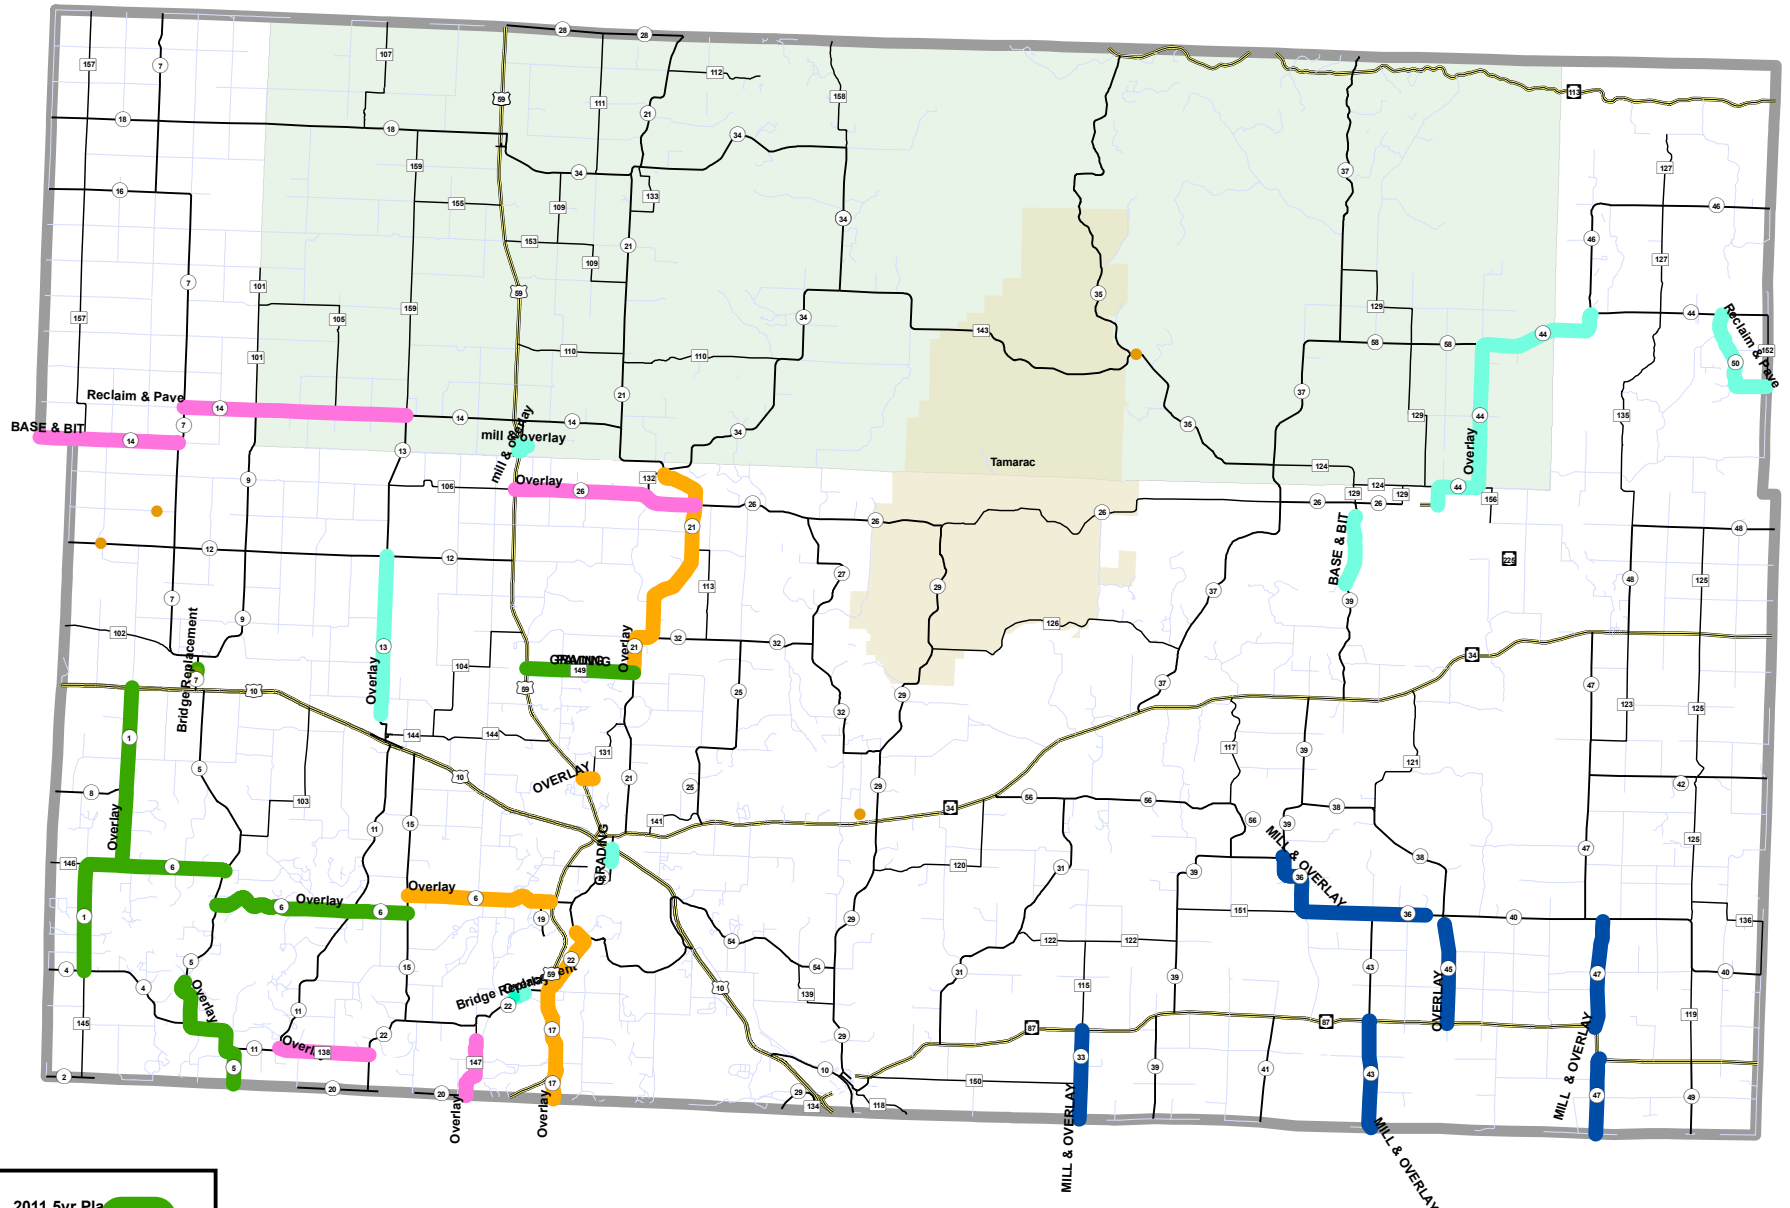

Becker County Highway 2011 Five Year Plan

Prepared by:
Becker County
Highway Department
12/13/2010